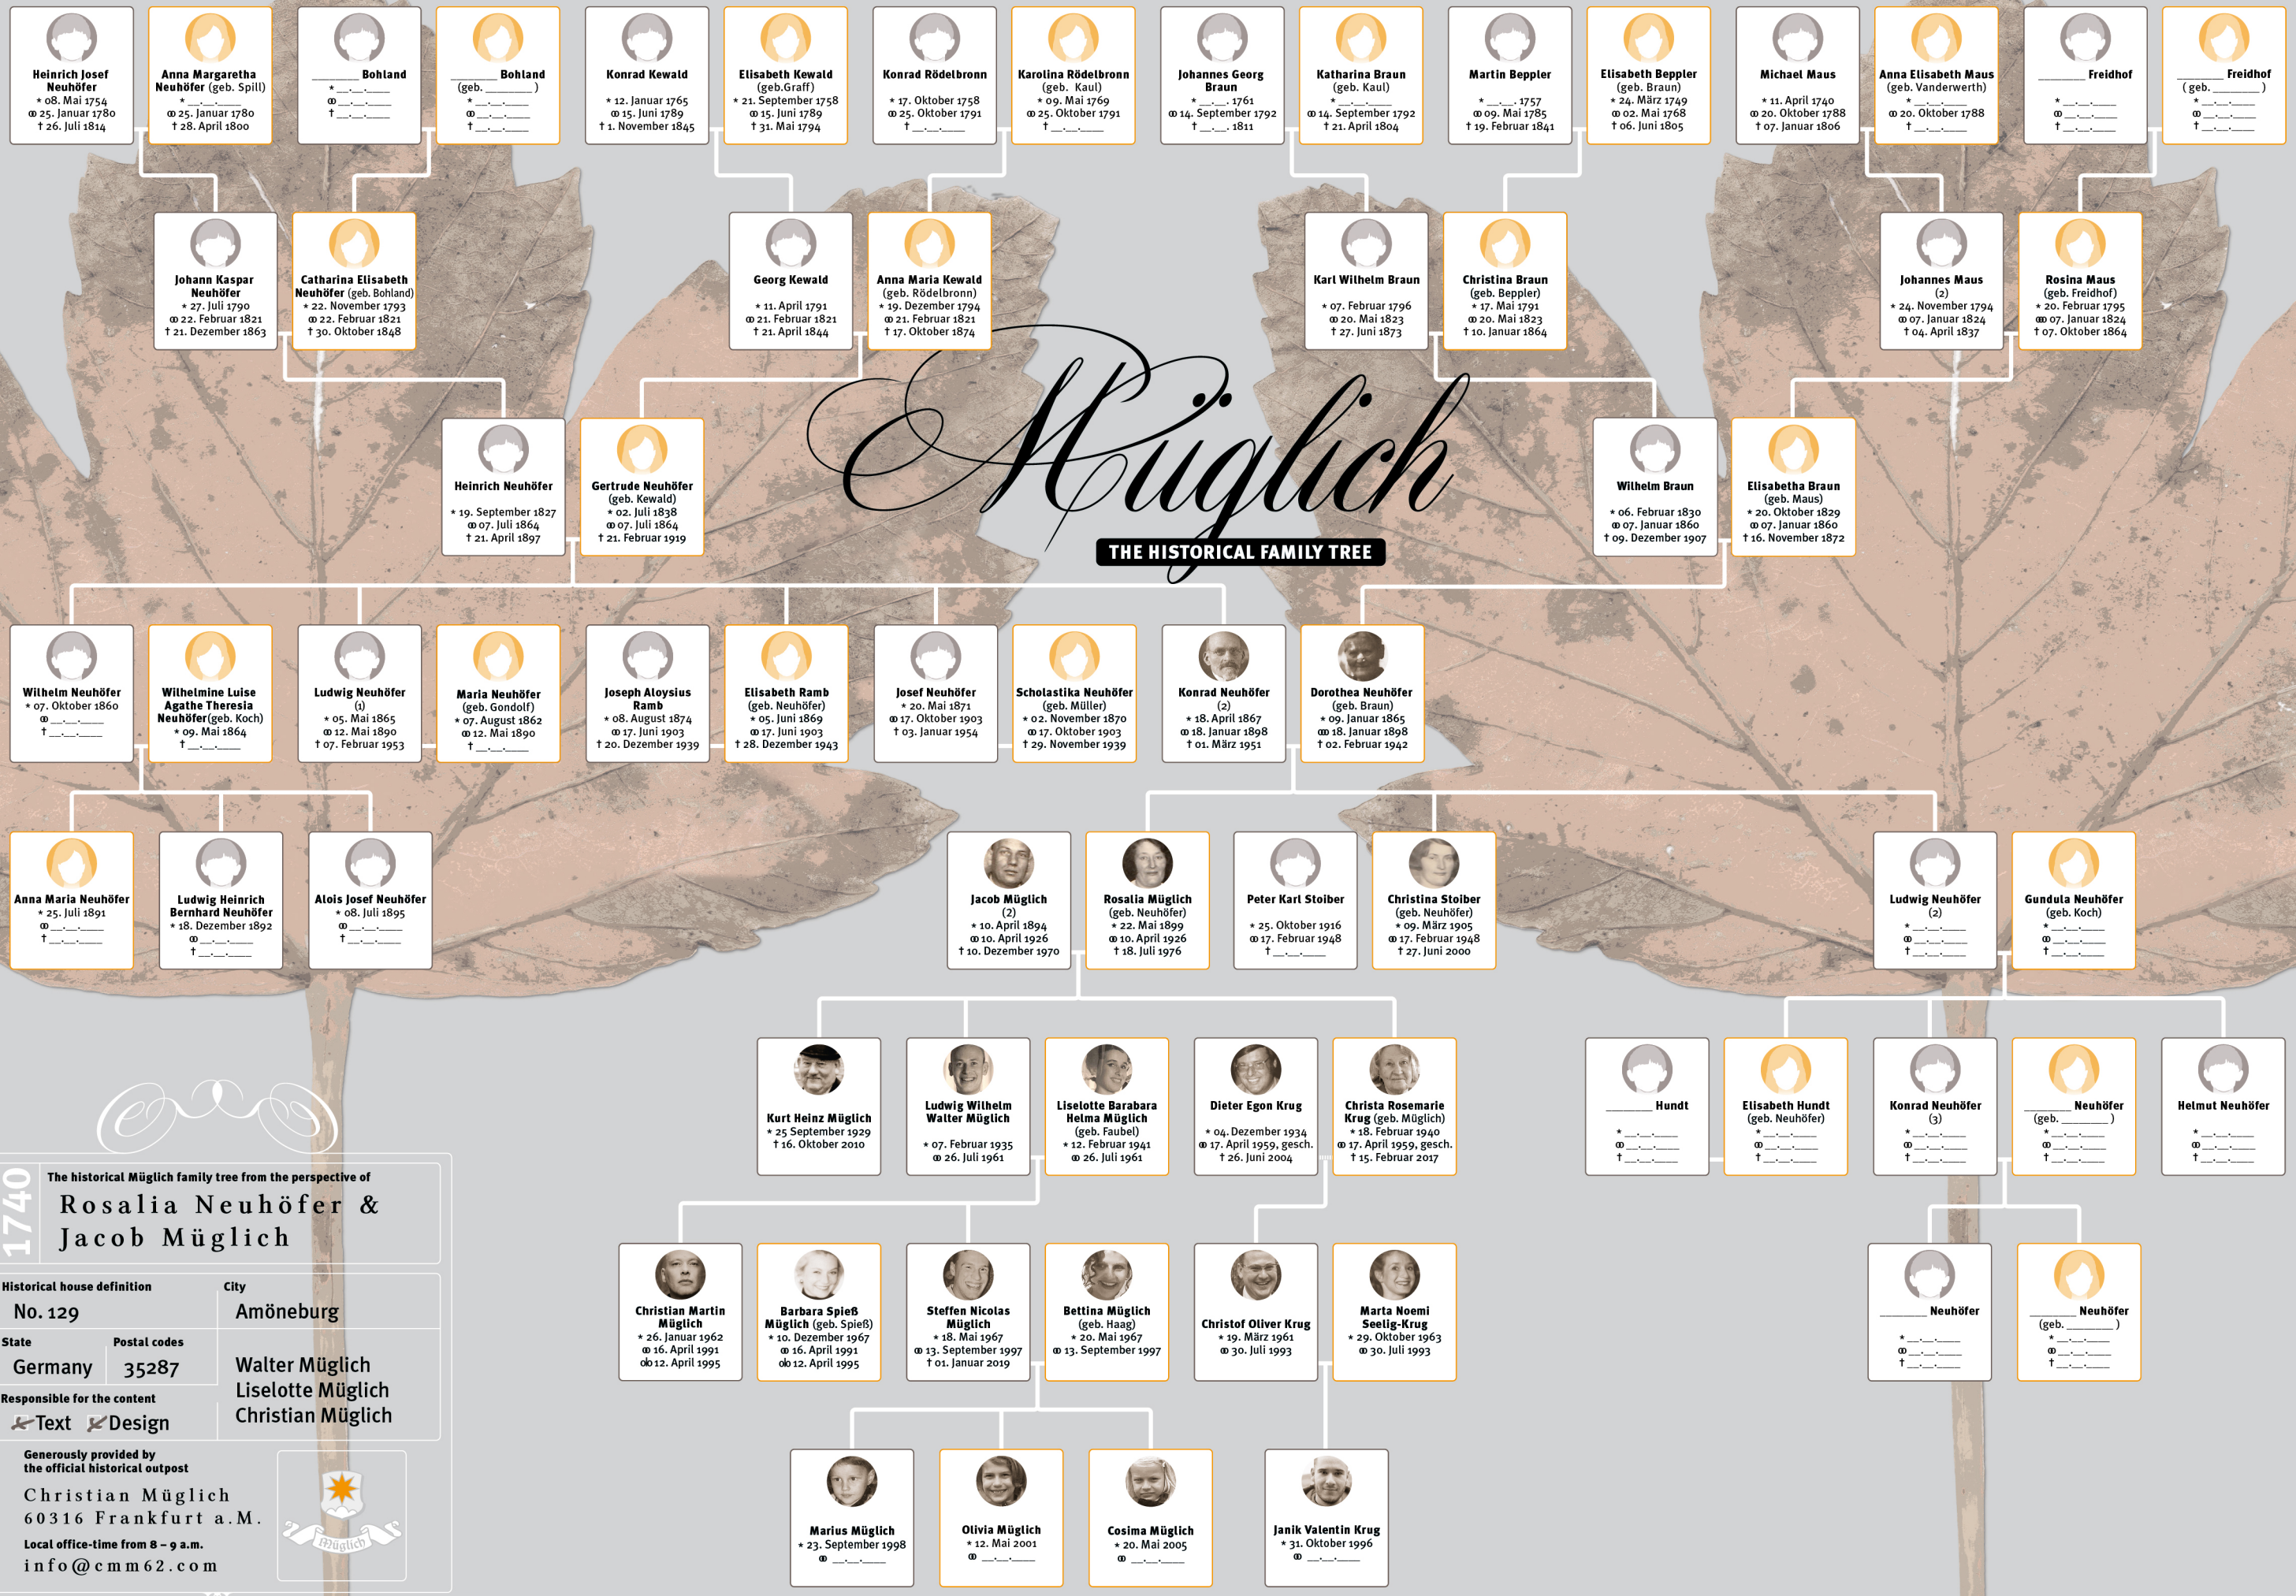

Möglich

THE HISTORICAL FAMILY TREE

1740 The historical Mueglichen family tree from the perspective of
Rosalia Neuhöfer & Jacob Mueglichen

Historical house definition		City
No. 129		Amöneburg
State	Postal codes	Walter Mueglichen Liselotte Mueglichen Christian Mueglichen
Germany	35287	
Responsible for the content		
✗ Text ✗ Design		
Generously provided by the official historical outpost		
Christian Mueglichen 60316 Frankfurt a.M.		
Local office-time from 8 - 9 a.m. info@cmm62.com		